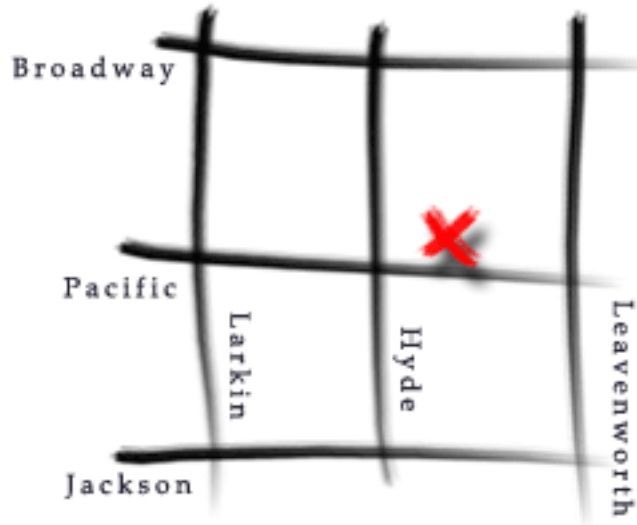

The Center is in the heart of Russian Hill, near the corner of Pacific and Hyde Streets. The address is:

1386 Pacific Avenue
San Francisco, CA 94109

Public Transit

Excellent public transit is available right in front of the center. Both the Muni #12 Folsom and the Hyde Street Cable Car run throughout the day. The Muni #1 California stops at Sacramento and Hyde, just four blocks away and the #30 and #45 stop at Union and Hyde, just three blocks away.